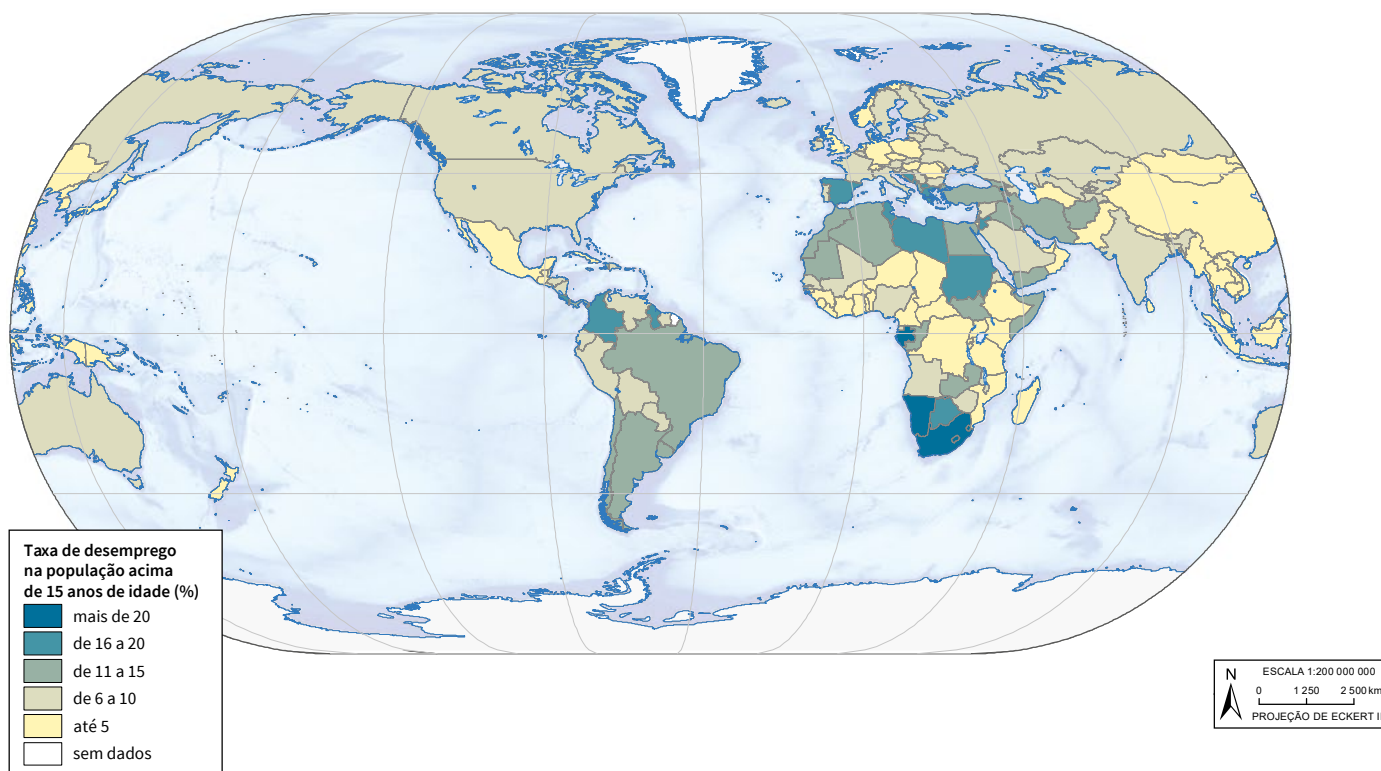

## Mortalidade infantil - 2020

## Desemprego - 2020

Fontes: 1. INFANT mortality rate (deaths per 1000 live births), 2020. In: UNITED NATIONS CHILDREN'S FUND. *Unicef Data Warehouse*. New York, 2020. Disponível em: [https://data.unicef.org/resources/data\\_explorer/unicef\\_f/?ag=UNICEF&df=GLOBAL\\_DATAFLOW&ver=1.0&dq=CME\\_MRY0..&startPeriod=2016&endPeriod=2020](https://data.unicef.org/resources/data_explorer/unicef_f/?ag=UNICEF&df=GLOBAL_DATAFLOW&ver=1.0&dq=CME_MRY0..&startPeriod=2016&endPeriod=2020). Acesso em: nov. 2021. 2. UNEMPLOYMENT, total (% of total labor force) (modeled ILO estimate), 2020. In: WORLD BANK. *World Development Indicators*. Washington, DC, 2021. Disponível em: <https://data.worldbank.org/indicador/SL.JEM.TOTL.ZS>. Acesso em: nov. 2021.