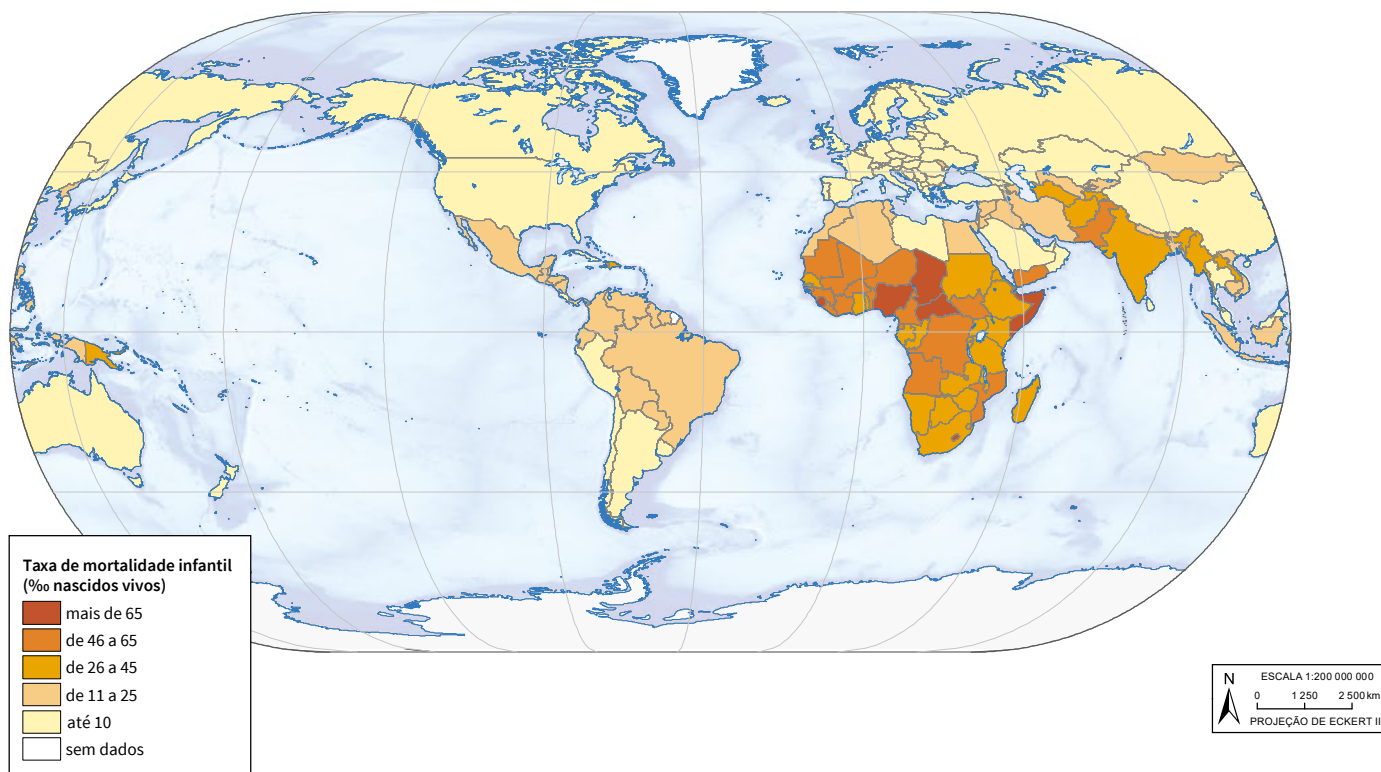

## Mortalidade infantil - 2020

## Desemprego - 2020

Fontes: 1. INFANT mortality rate (deaths per 1000 live births), 2020. In: UNITED NATIONS CHILDREN'S FUND. *Unicef Data Warehouse*. New York, 2020. Disponível em: [https://data.unicef.org/resources/data\\_explorer/unicef\\_f/?ag=UNICEF&df=GLOBAL\\_DATAFLOW&ver=1.0&dq=CME\\_MRY0..&startPeriod=2016&endPeriod=2020](https://data.unicef.org/resources/data_explorer/unicef_f/?ag=UNICEF&df=GLOBAL_DATAFLOW&ver=1.0&dq=CME_MRY0..&startPeriod=2016&endPeriod=2020). Acesso em: nov. 2021. 2. UNEMPLOYMENT, total (% of total labor force) (modeled ILO estimate), 2020. In: WORLD BANK. *World Development Indicators*. Washington, DC, 2021. Disponível em: <https://data.worldbank.org/indicador/SL.JEM.TOTL.ZS>. Acesso em: nov. 2021.