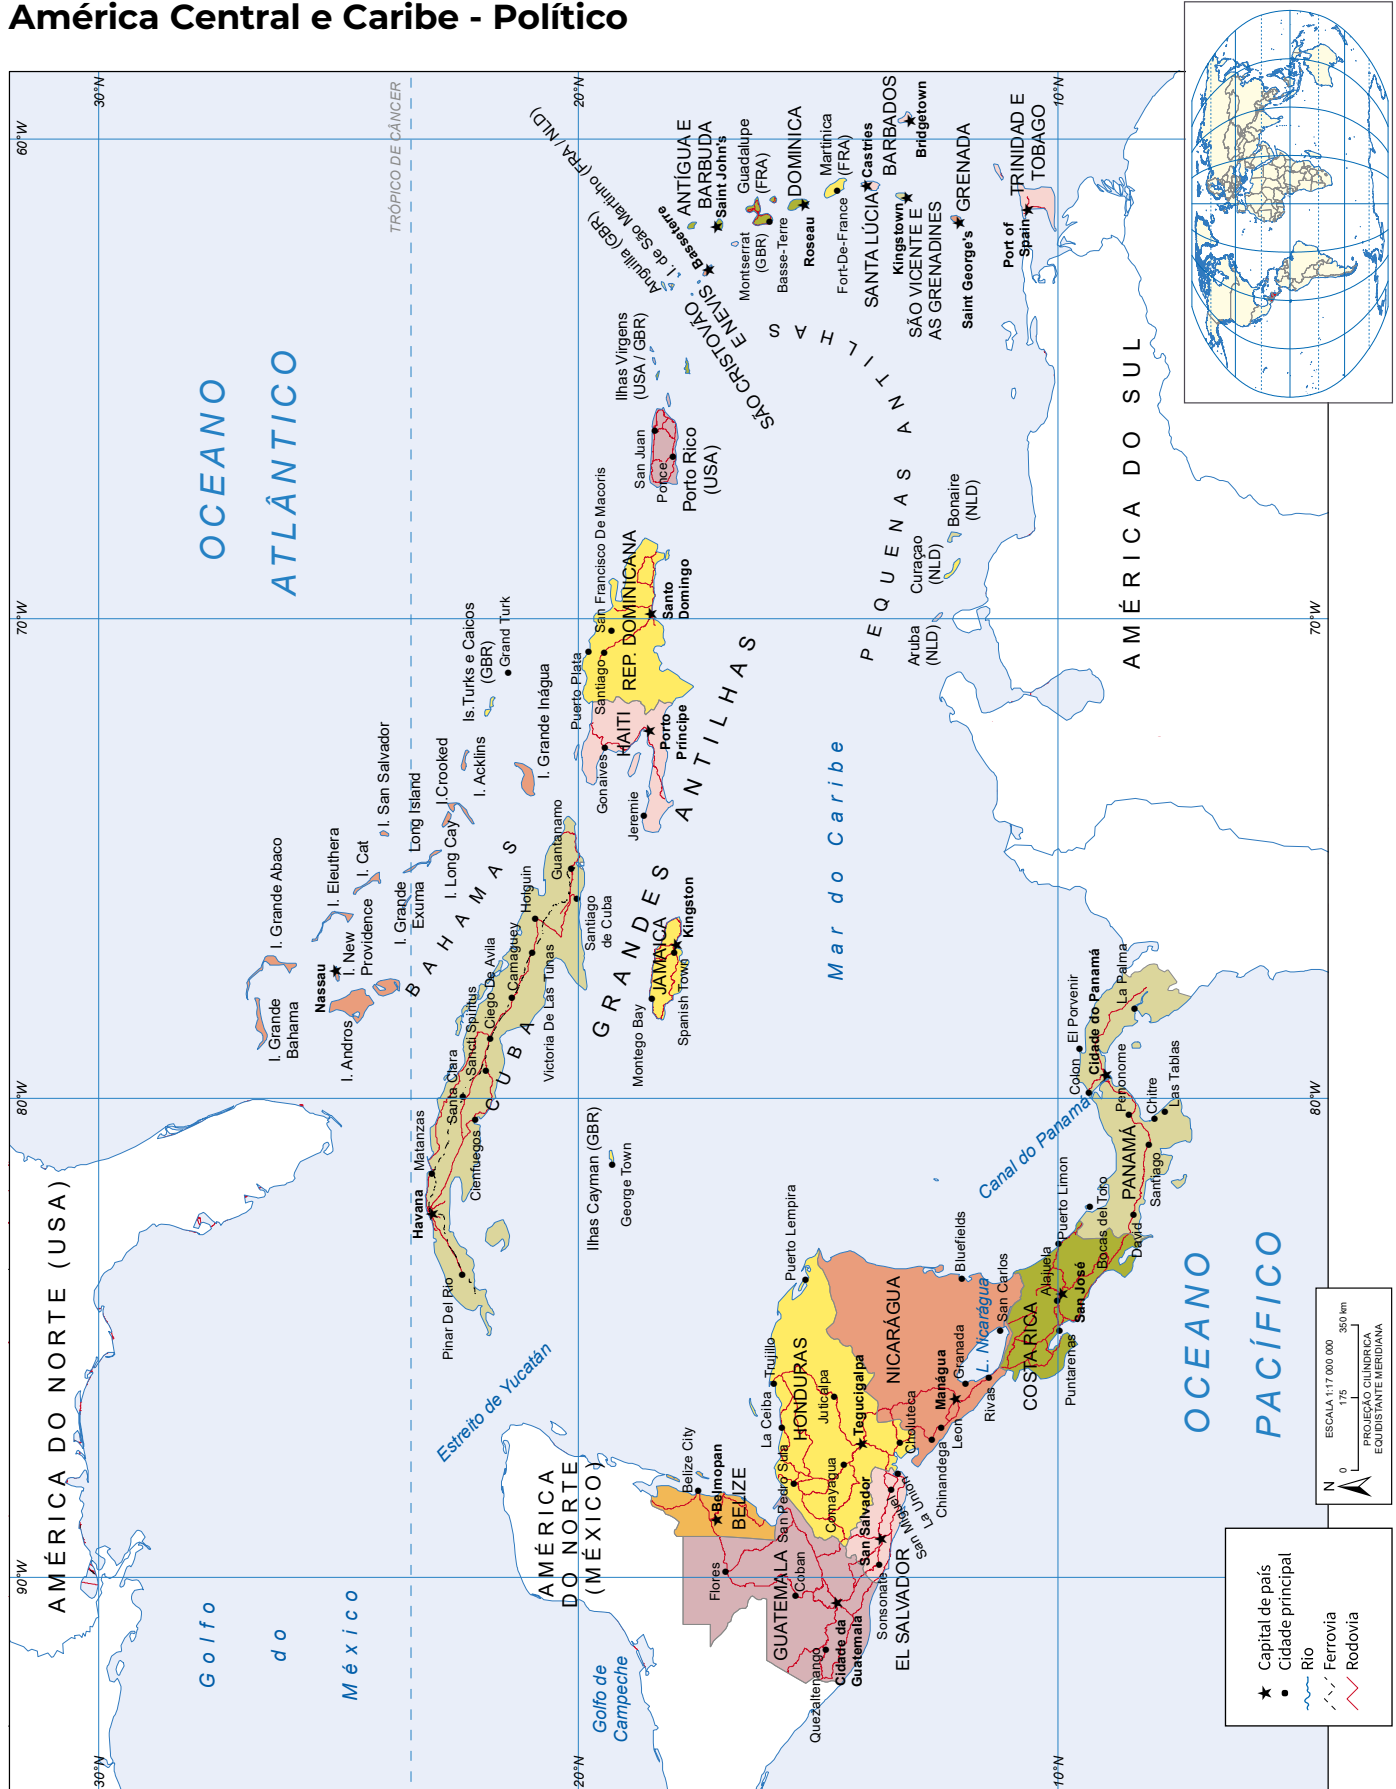

América Central e Caribe - Político

Fonte: ENVIRONMENTAL SYSTEMS RESEARCH INSTITUTE. ArcGIS Data and Maps. Redlands: ESRI, 2021.