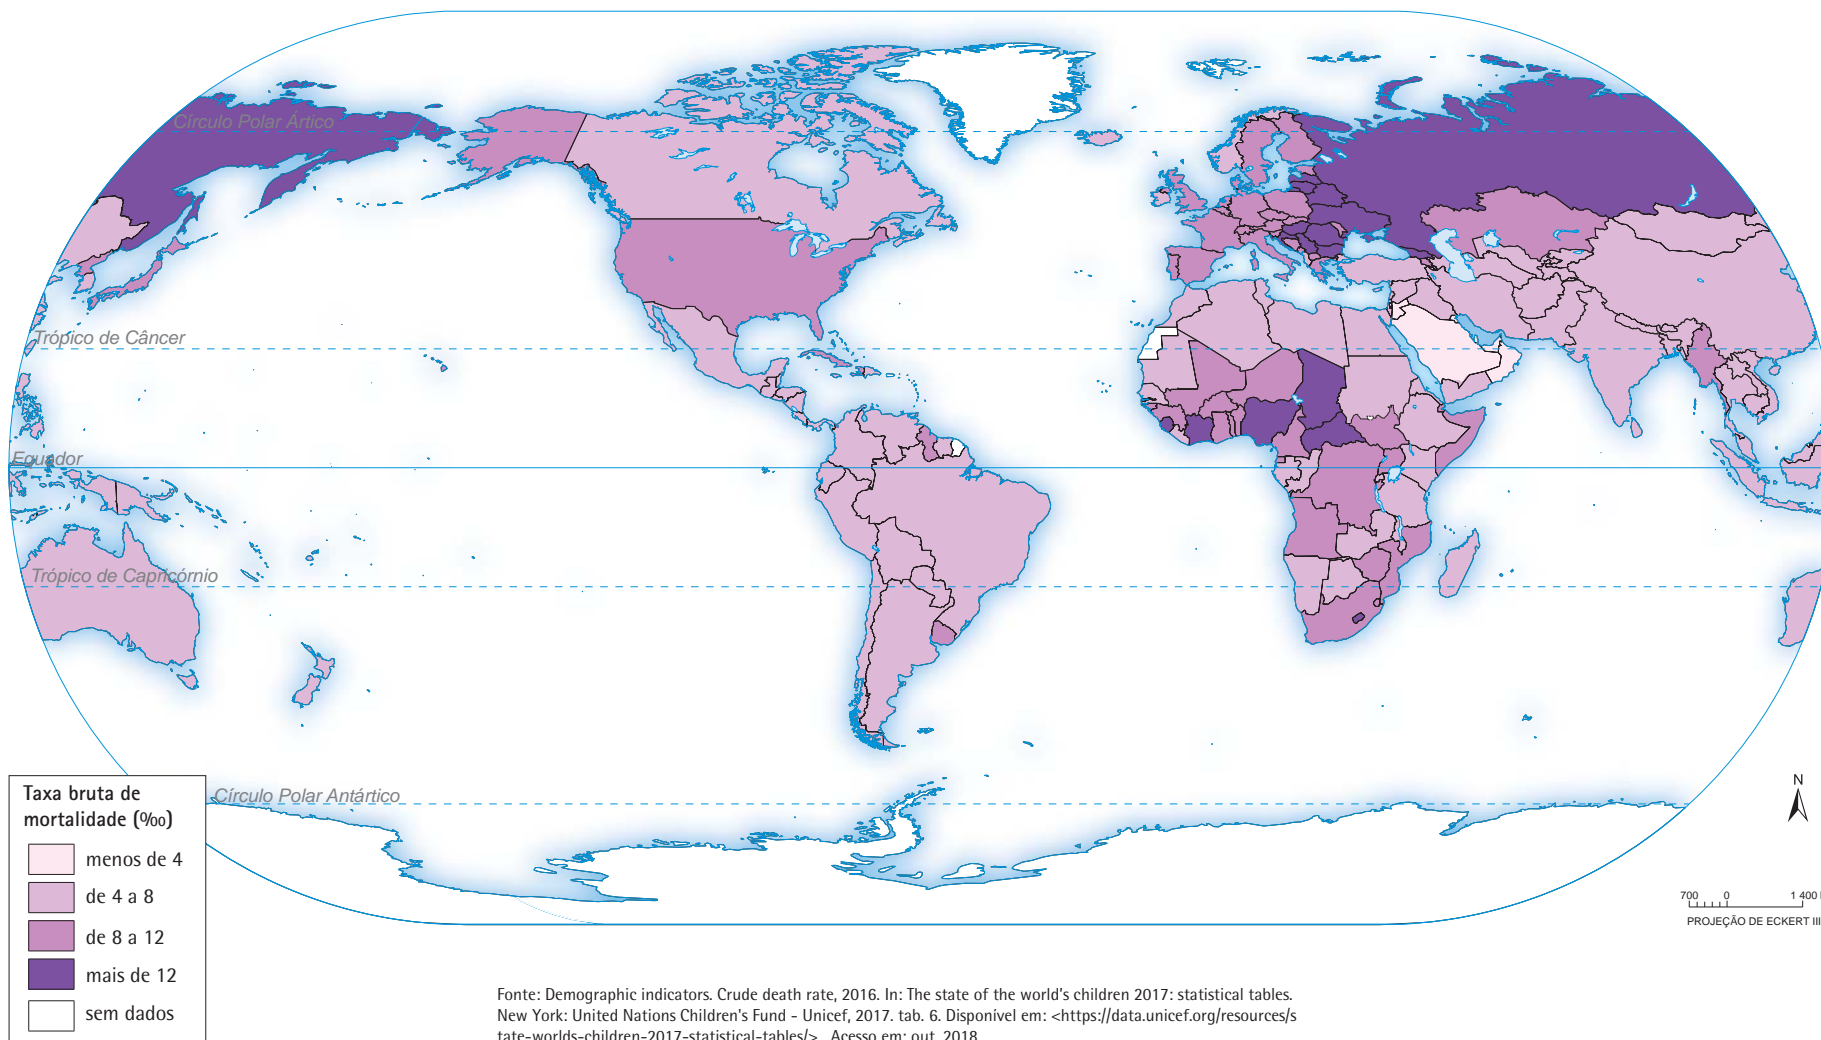

Taxa de Mortalidade - 2016

Fonte: Demographic indicators. Crude death rate, 2016. In: The state of the world's children 2017: statistical tables. New York: United Nations Children's Fund - Unicef, 2017. tab. 6. Disponível em: <<https://data.unicef.org/resources/state-worlds-children-2017-statistical-tables/>>. Acesso em: out. 2018.